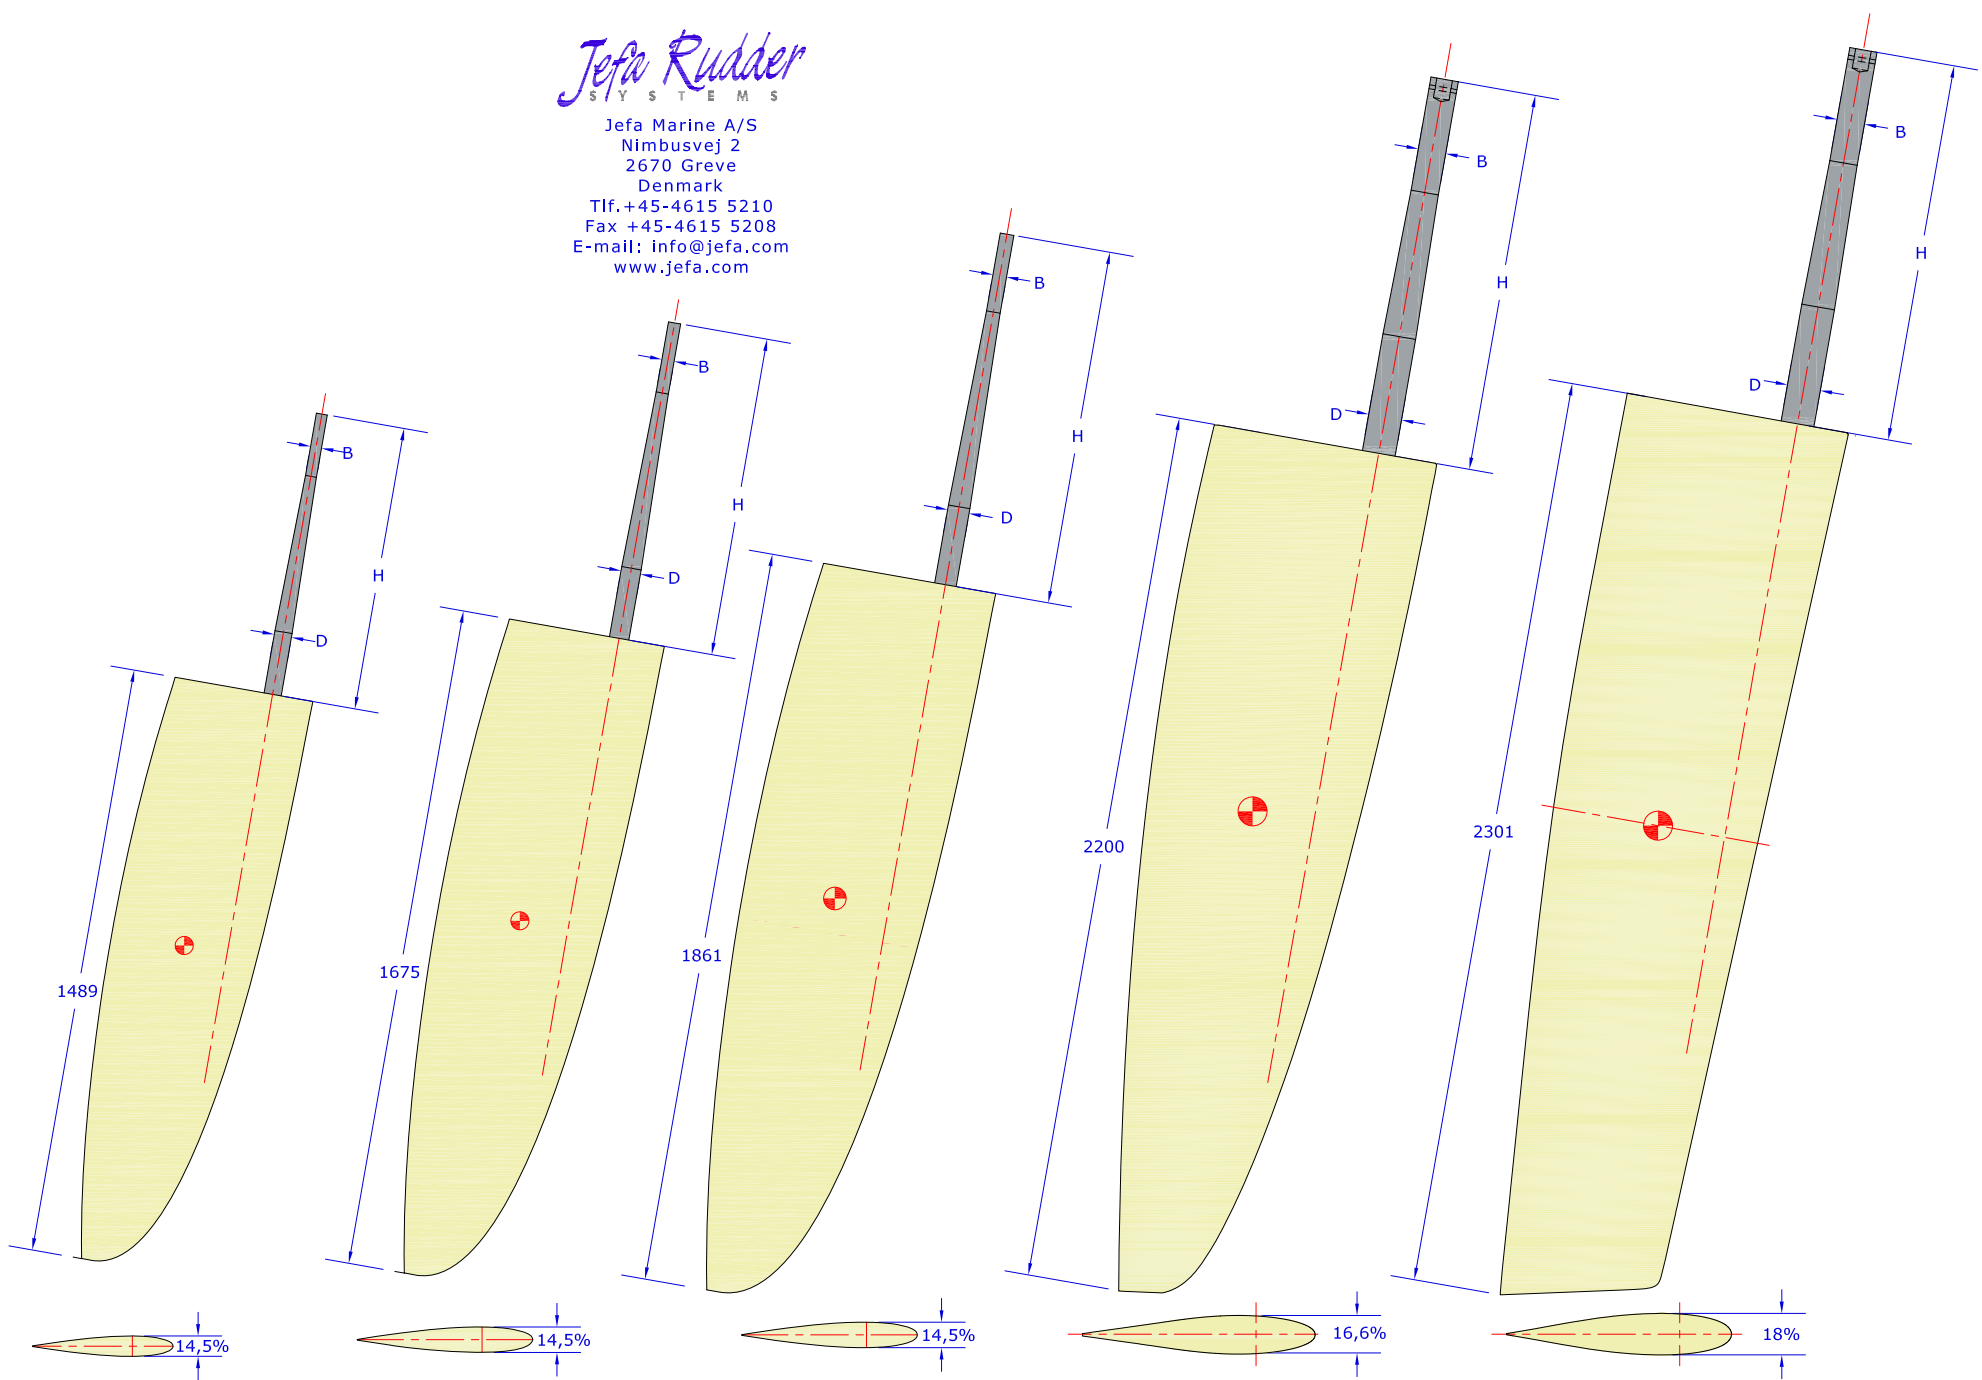

Jefa Rudder

SYSTEMS

Jefa Marine A/S
 Nimbusvej 2
 2670 Greve
 Denmark
 Tlf. +45-4615 5210
 Fax +45-4615 5208
 E-mail: info@jefa.com
 www.jefa.com

For 28 to 34ft
 Item no: RUD31R
 Area 0,48m²
 Balance 18%
 Blade weight: 8kg
 without rudderstock

For 30 to 36ft
 Item no: RUD33R
 Area 0,60m²
 Balance 18%
 Blade weight: 11kg
 without rudderstock

For 32 to 38ft
 Item no: RUD35R
 Area 0,75m²
 Balance 18%
 Blade weight: 13kg
 without rudderstock

For 42 to 48ft
 Item no: RUD45R
 Area 1,03m²
 Balance 18%
 Blade weight: 21kg
 without rudderstock

For 45 to 55ft
 Item no: RUD48R
 Area 1,14m²
 Balance 16%
 Blade weight: 23kg
 without rudderstock