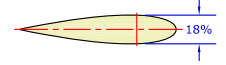

Blade weight: 7kg
 without rudderstock

For yachts from 26 to 34 ft
 Item no: RUD30
 Area 0,55 m²
 Balance 16,5%

Weight for aluminum 6082
 rudder stock with dimensions:
 D=78mm, B=40mm, H=1000mm
 Total weight: 27kg
 Stock weight: 17kg
 Blade weight: 10kg

For yachts from 30 to 38 ft
 Item no: RUD34
 Area 0,7 m²
 Balance 16,5%

Weight for aluminum 6082
 rudder stock with dimensions:
 D=88mm, B=50mm, H=900mm
 Total weight: 37kg
 Stock weight: 24kg
 Blade weight: 13kg

For yachts from 36 to 44 ft
 Item no: RUD40
 Area 0,9 m²
 Balance 16,5%

Weight for aluminum 6082
 rudder stock with dimensions:
 D=98mm, B=60mm, H=1000mm
 Total weight: 52kg
 Stock weight: 35kg
 Blade weight: 17kg