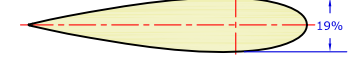

For yachts from 65 to 75 ft
Item no: RUD70
Area 2,21 m²
Balance 19,5%

Blade weight: 40kg
without rudderstock