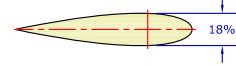

Blade weight: 7kg
 without rudderstock

For yachts from 26 to 34 ft
 Item no: RUD30
 Area 0,55 m²
 Balance 16,5%

Weight for aluminum 6082
 rudder stock with dimensions:
 D=78mm, B=40mm, H=1000mm
 Total weight: 27kg
 Stock weight: 17kg
 Blade weight: 10kg

For yachts from 30 to 38 ft
 Item no: RUD34
 Area 0,7 m²
 Balance 16,5%

Weight for aluminum 6082
 rudder stock with dimensions:
 D=88mm, B=50mm, H=900mm
 Total weight: 37kg
 Stock weight: 24kg
 Blade weight: 13kg

For yachts from 36 to 44 ft
 Item no: RUD40
 Area 0,9 m²
 Balance 16,5%

Weight for aluminum 6082
 rudder stock with dimensions:
 D=98mm, B=60mm, H=1000mm
 Total weight: 52kg
 Stock weight: 35kg
 Blade weight: 17kg