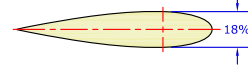

Blade weight: 7kg
 without rudderstock

For yachts from 26 to 34 ft
 Item no: RUD30
 Area 0,55 m²
 Balance 16,5%

Weight for aluminum 6082
 rudder stock with dimensions:
 D=78mm, B=40mm, H=1000mm
 Total weight: 27kg
 Stock weight: 17kg
 Blade weight: 10kg

For yachts from 30 to 38 ft
 Item no: RUD34
 Area 0,7 m²
 Balance 16,5%

Weight for aluminum 6082
 rudder stock with dimensions:
 D=88mm, B=50mm, H=900mm
 Total weight: 37kg
 Stock weight: 24kg
 Blade weight: 13kg

For yachts from 36 to 44 ft
 Item no: RUD40
 Area 0,9 m²
 Balance 16,5%

Weight for aluminum 6082
 rudder stock with dimensions:
 D=98mm, B=60mm, H=1000mm
 Total weight: 52kg
 Stock weight: 35kg
 Blade weight: 17kg