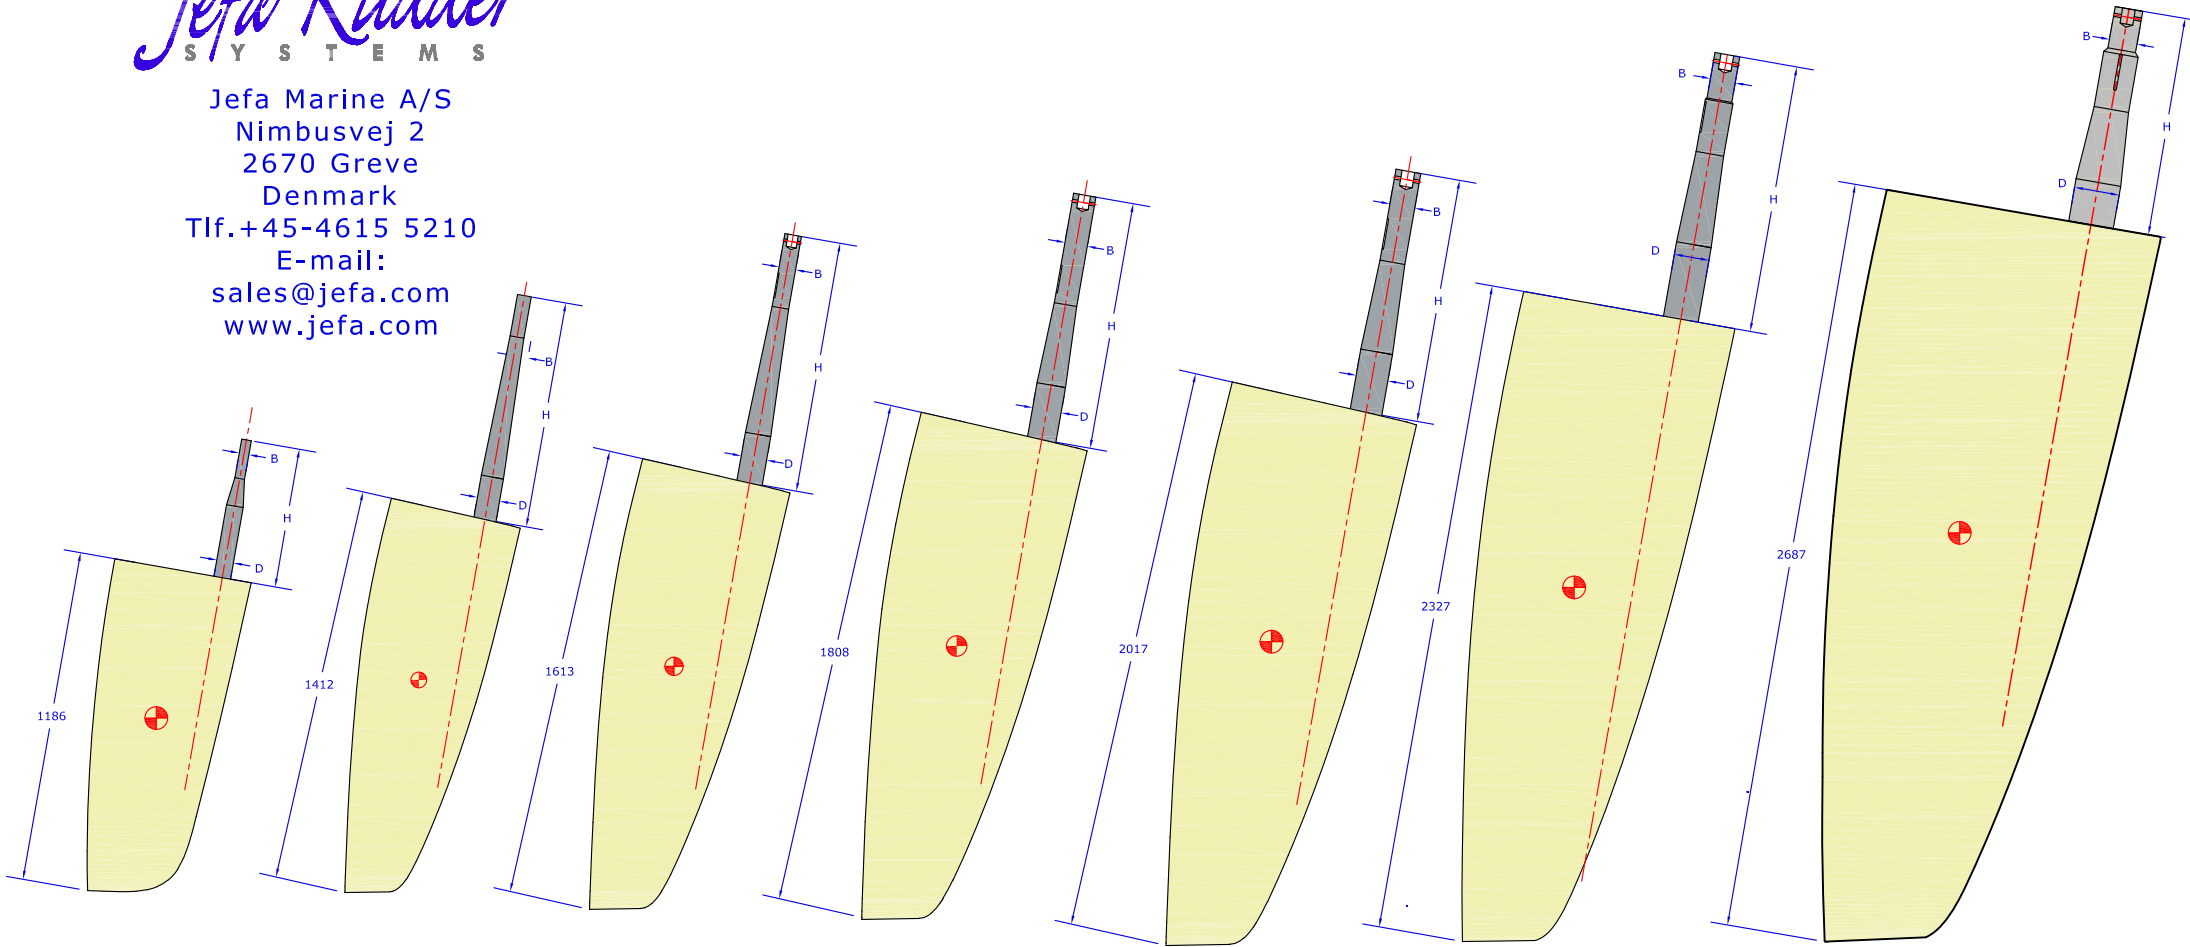

Jefa Rudder

S Y S T E M S

Jefa Marine A/S
 Nimbusvej 2
 2670 Greve
 Denmark
 Tlf. +45-4615 5210
 E-mail:
 sales@jefa.com
 www.jefa.com

For yachts from 22 to 28 ft
 Item no: RUD26
 Area 0,49 m²
 Balance 19,7%

Blade weight: 7kg
 without rudderstock

For yachts from 26 to 34 ft
 Item no: RUD30
 Area 0,55 m²
 Balance 16,5%

Weight for aluminum 6082
 rudder stock with dimensions:
 D=78mm, B=40mm, H=1000mm
 Total weight: 27kg
 Stock weight: 17kg
 Blade weight: 10kg

For yachts from 30 to 38 ft
 Item no: RUD34
 Area 0,7 m²
 Balance 16,5%

Weight for aluminum 6082
 rudder stock with dimensions:
 D=88mm, B=50mm, H=900mm
 Total weight: 37kg
 Stock weight: 24kg
 Blade weight: 13kg

For yachts from 36 to 44 ft
 Item no: RUD40
 Area 0,9 m²
 Balance 16,5%

Weight for aluminum 6082
 rudder stock with dimensions:
 D=98mm, B=60mm, H=1000mm
 Total weight: 52kg
 Stock weight: 35kg
 Blade weight: 17kg