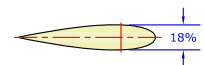

Blade weight: 7kg
 without rudderstock

For yachts from 26 to 34 ft
 Item no: RUD30
 Area 0,55 m²
 Balance 16,5%

Weight for aluminum 6082
 rudder stock with dimensions:
 D=78mm, B=40mm, H=1000mm
 Total weight: 27kg
 Stock weight: 17kg
 Blade weight: 10kg

For yachts from 30 to 38 ft
 Item no: RUD34
 Area 0,7 m²
 Balance 16,5%

Weight for aluminum 6082
 rudder stock with dimensions:
 D=88mm, B=50mm, H=900mm
 Total weight: 37kg
 Stock weight: 24kg
 Blade weight: 13kg

For yachts from 36 to 44 ft
 Item no: RUD40
 Area 0,9 m²
 Balance 16,5%

Weight for aluminum 6082
 rudder stock with dimensions:
 D=98mm, B=60mm, H=1000mm
 Total weight: 52kg
 Stock weight: 35kg
 Blade weight: 17kg