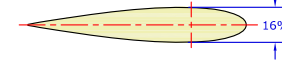

Blade weight: 7kg
 without rudderstock

For yachts from 26 to 34 ft
 Item no: RUD30
 Area 0,55 m²
 Balance 16,5%

Weight for aluminum 6082
 rudder stock with dimensions:
 D=78mm, B=40mm, H=1000mm
 Total weight: 27kg
 Stock weight: 17kg
 Blade weight: 10kg

For yachts from 30 to 38 ft
 Item no: RUD34
 Area 0,7 m²
 Balance 16,5%

Weight for aluminum 6082
 rudder stock with dimensions:
 D=88mm, B=50mm, H=900mm
 Total weight: 37kg
 Stock weight: 24kg
 Blade weight: 13kg

For yachts from 36 to 44 ft
 Item no: RUD40
 Area 0,9 m²
 Balance 16,5%

Weight for aluminum 6082
 rudder stock with dimensions:
 D=98mm, B=60mm, H=1000mm
 Total weight: 52kg
 Stock weight: 35kg
 Blade weight: 17kg

For yachts from 42 to 50 ft
 Item no: RUD46
 Area 1,1 m²
 Balance 16,5%

Weight for aluminum 6082
 rudder stock with dimensions:
 D=115mm, B=90mm, H=875mm
 Total weight: 69kg
 Stock weight: 47kg
 Blade weight: 22kg