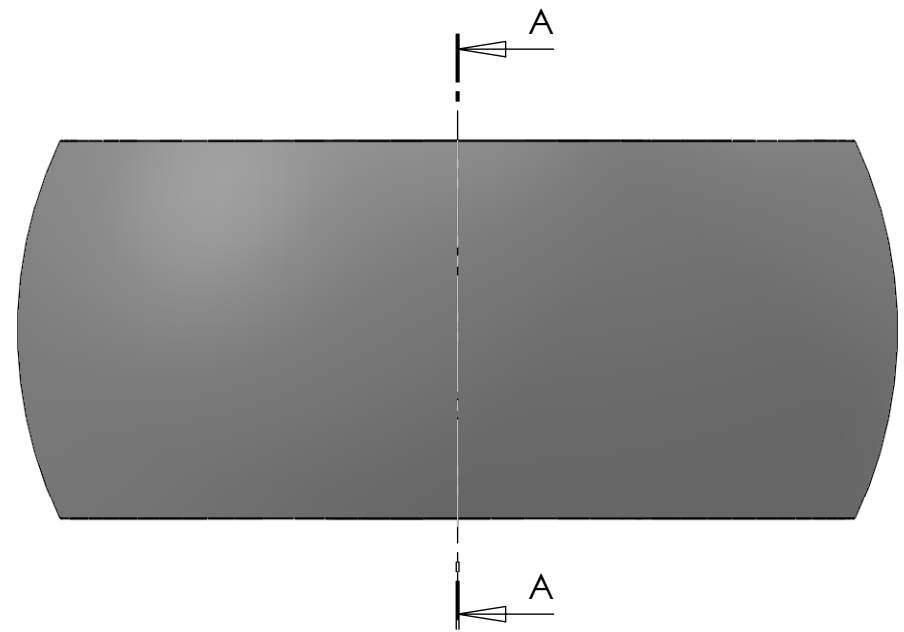

SECTION A-A
SCALE 1 : 1.5

DWG NR / NAME: M13-476-70 / Bearing Ball with Rollers				BATCH NR:	
PROJECT: Shaft 70mm, OD 175mm.				REKV.NR / ORDRE NR:	
DATE: 06-04-2011	NAME: JR	SCALE / PAPER: 1:3 / A4	MATERIAL: PETP	LOCATION:	ORDRE DATO:
MODIFY DATE: : /			WEIGHT: g	REV:	LEV.DATO: