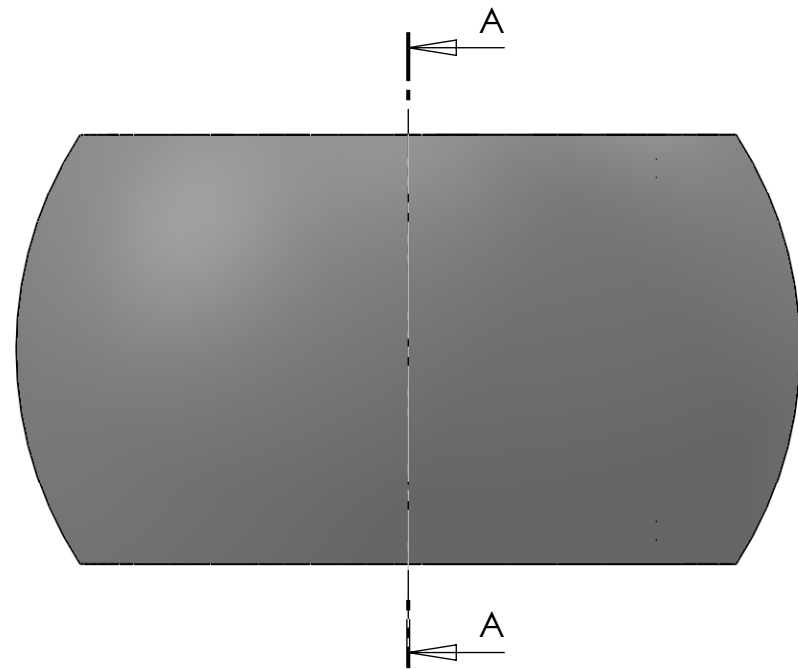

SECTION A-A
SCALE 1 : 1.25

DWG NR / NAME: M13-250-94 / Bearing Ball with Rollers				BATCH NR:	
PROJECT: Shaft 94mm, OD 130mm.				REKV.NR / ORDRE NR:	
DATE: 06-04-2011	NAME: JR	SCALE / PAPER: 1:2 / A4	MATERIAL: PETP WEIGHT: g	LOCATION:	ORDRE DATO:
MODIFY DATE: : /				REV:	LEV.DATO: