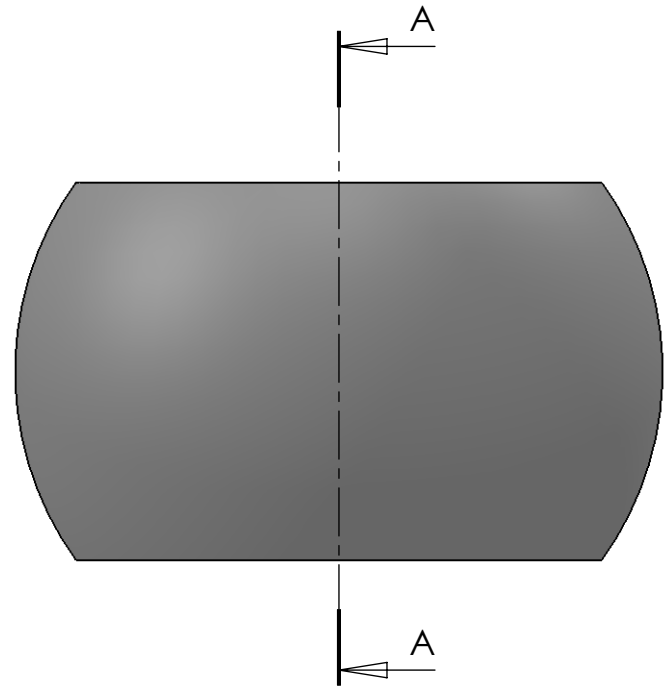

SECTION A-A
SCALE 1 : 1

DWG NR / NAME:

M13-135-54 / Bearing Ball with Rollers

BATCH NR:

PROJECT:

Shaft 54mm, OD 86mm.

REKV.NR / ORDRE NR:

DATE:

06-04-2011

NAME:

JR

SCALE / PAPER:

1:1 / A4

MATERIAL:

WEIGHT: g

LOCATION: