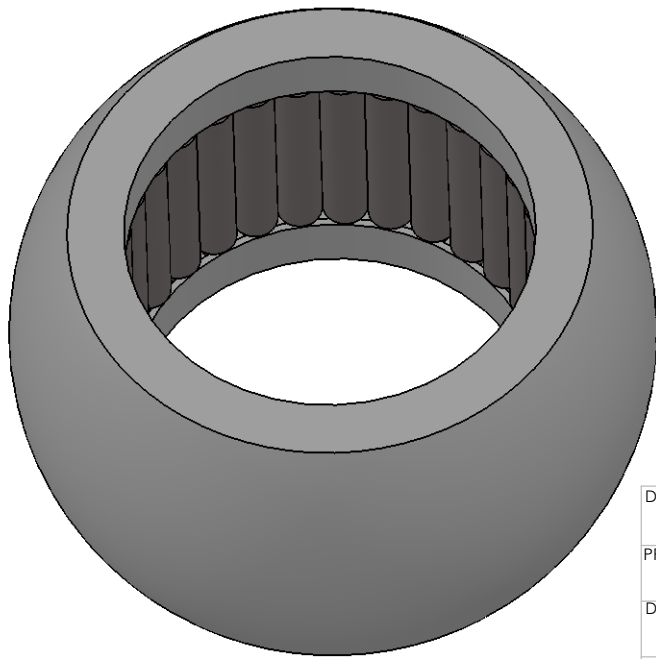

SECTION A-A
SCALE 1 : 1

DWG NR / NAME:

M13-135-54 / Bearing Ball with Rollers

BATCH NR:

PROJECT:

Shaft 54mm, OD 86mm.

REKV.NR / ORDRE NR:

DATE:

06-04-2011

NAME:

JR

SCALE / PAPER:

1:1 / A4

MATERIAL:

WEIGHT: g

LOCATION: