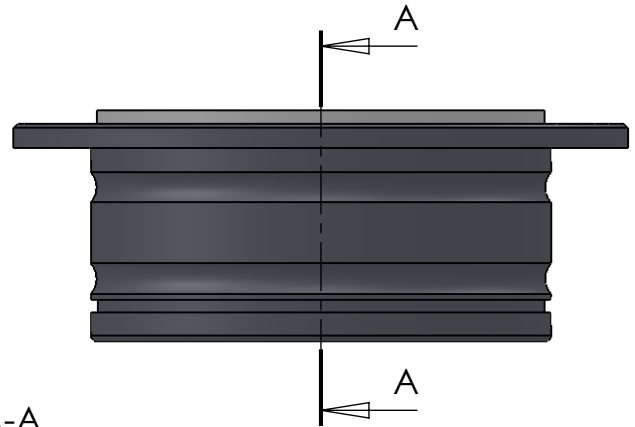

SECTION A-A  
SCALE 1 : 2.5

ITEM NO.	PART NUMBER	PART NAME	Default/ QTY.
1	M07-191	Washer $\varnothing 105.5 \varnothing 148$	1
2	M71-249	Top bearing house 4"	1
3	M13-351-IN4,0	Ball with rollers	1

DWG NR / NAME:

7T40 / Top Bearing 4"

BATCH NR:

PROJECT:

REKV.NR / ORDRE NR:

DATE:  
21-12-2011

NAME:  
JR

SCALE / PAPER:  
1:3 / A4

MATERIAL:  
WEIGHT: g