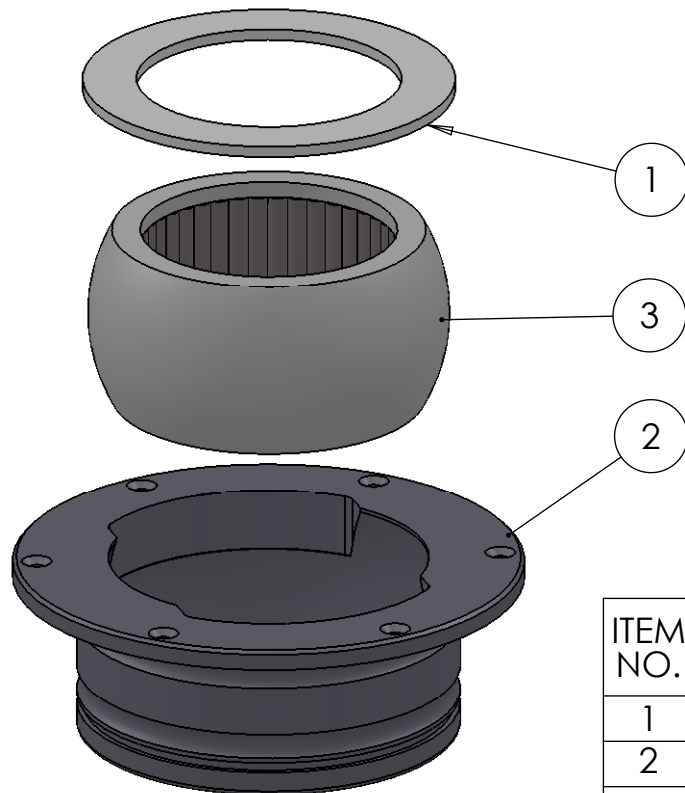

SECTION A-A  
SCALE 1 : 2.5

ITEM NO.	PART NUMBER	PART NAME	Default/ QTY.
1	M07-191	Washer $\varnothing 105.5 \varnothing 148$	1
2	M71-249	Top bearing house 4"	1
3	M13-351-IN4,0	Ball with rollers	1

DWG NR / NAME:

7T40 / Top Bearing 4"

BATCH NR:

PROJECT:

REKV.NR / ORDRE NR:

DATE:  
21-12-2011

NAME:  
JR

SCALE / PAPER:  
1:3 / A4

MATERIAL:  
WEIGHT: g