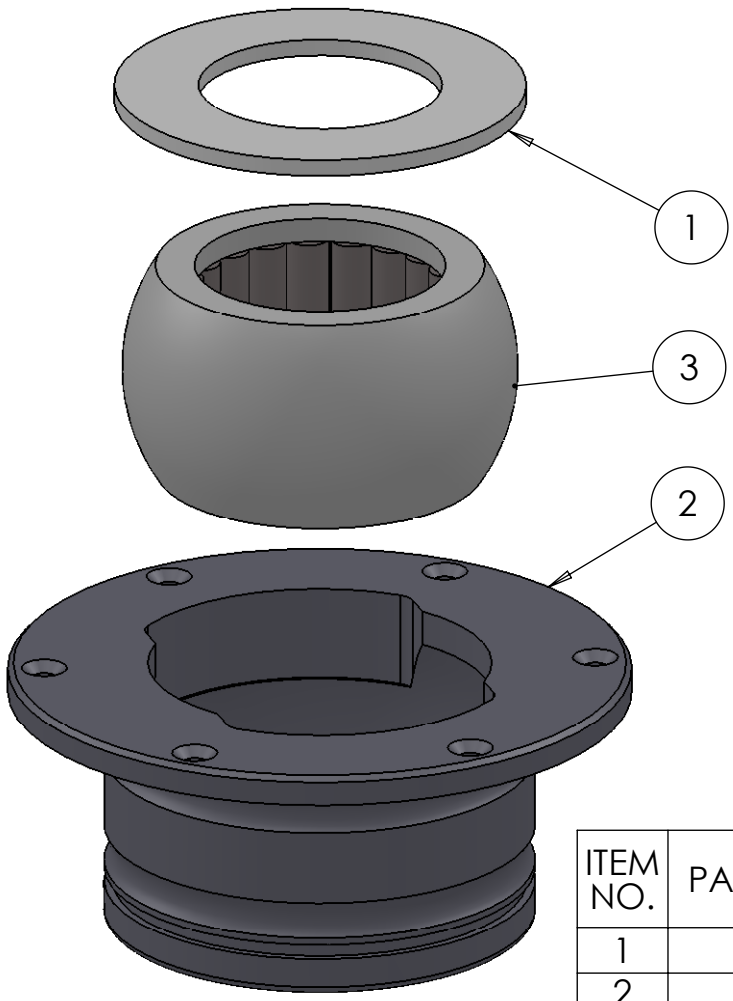

1

2

3

4

SECTION A-A
SCALE 1 : 2

ITEM NO.	PART NUMBER	PART NAME	Default/ QTY.
1	M07-136	Washer ø64.5 ø109	1
2	M71-235	Top bearing house 2½"	1
3	M13-188-IN2,5	Ball with rollers	1

DWG NR / NAME: 7T025 / Top Bearing 2½"

PROJECT:

DATE: 21-12-2011
MODIFY DATE:

NAME: JR

SCALE / PAPER: 1:2 / A4

MATERIAL: g
WEIGHT:

LOCATION:
REV:

BATCH NR:

REKV.NR / ORDRE NR: