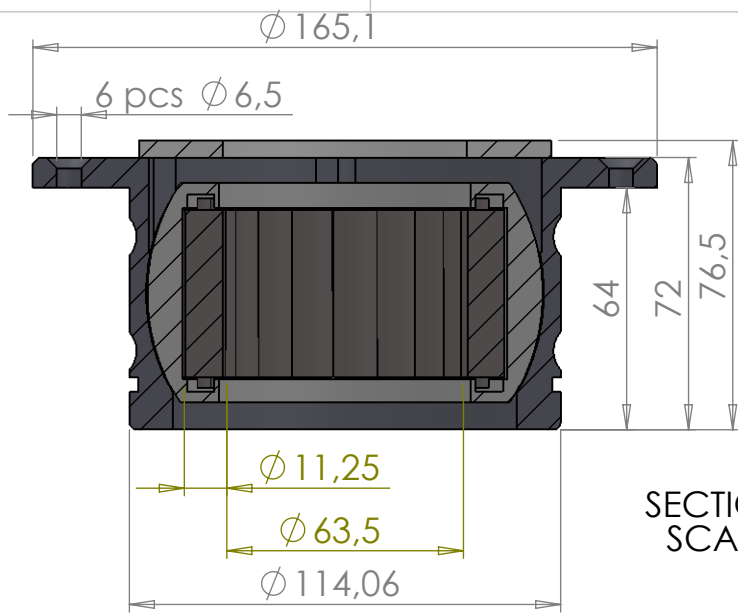

1

2

3

4

SECTION A-A
SCALE 1 : 2

ITEM NO.	PART NUMBER	PART NAME	Default/ QTY.
1	M07-136	Washer ø64.5 ø109	1
2	M71-235	Top bearing house 2½"	1
3	M13-188-IN2,5	Ball with rollers	1

DWG NR / NAME: 7T025 / Top Bearing 2½"

PROJECT:

DATE: 21-12-2011
MODIFY DATE:

NAME: JR

SCALE / PAPER: 1:2 / A4

MATERIAL: g
WEIGHT:

LOCATION:
REV:

BATCH NR:

REKV.NR / ORDRE NR: