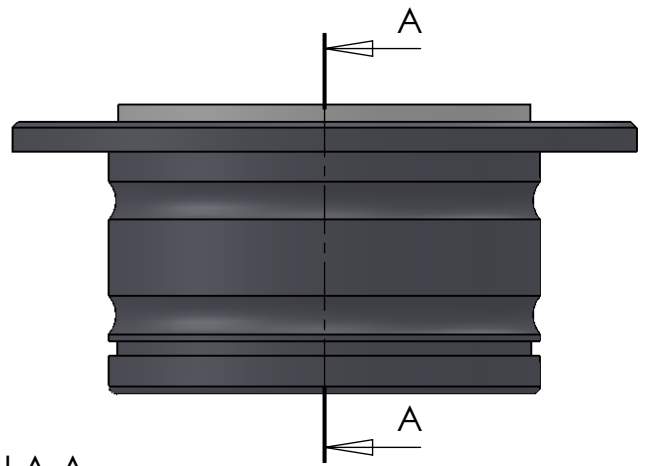

1

2

3

4

SECTION A-A
SCALE 1 : 2

ITEM NO.	PART NUMBER	PART NAME	Default/ QTY.
1	M07-136	Washer ø64.5 ø109	1
2	M71-235	Top bearing house 2½"	1
3	M13-188-IN2,5	Ball with rollers	1

DWG NR / NAME: 7T025 / Top Bearing 2½"

PROJECT:

DATE: 21-12-2011
MODIFY DATE:

NAME: JR

SCALE / PAPER: 1:2 / A4

MATERIAL: g
WEIGHT:

LOCATION:
REV:

BATCH NR:

REKV.NR / ORDRE NR: