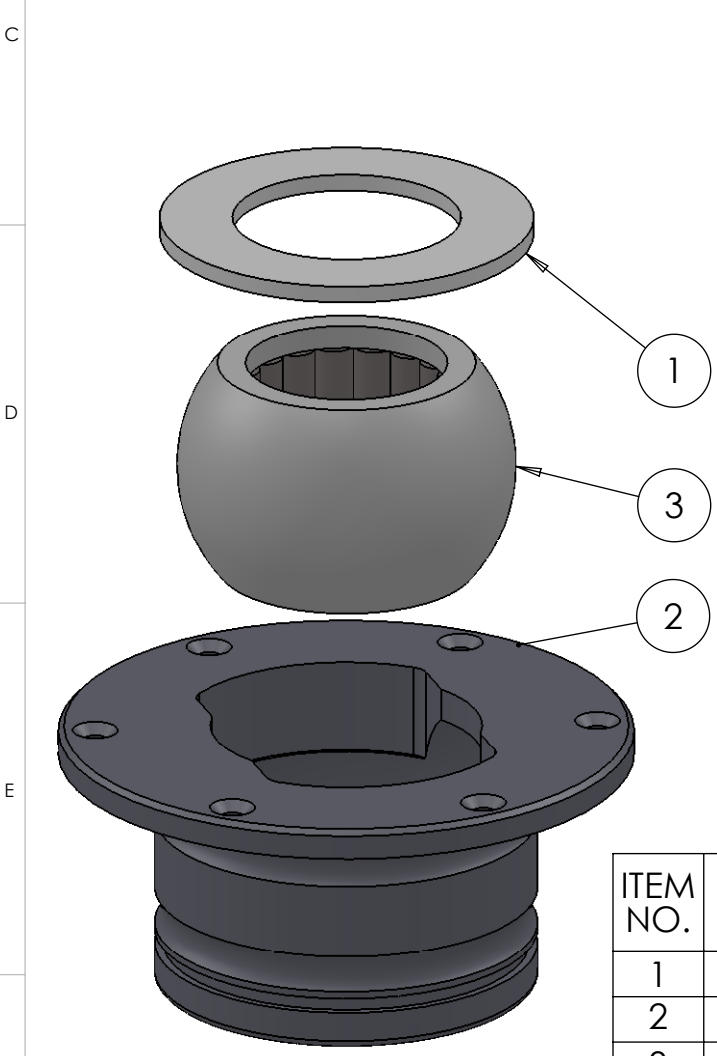

SECTION A-A  
SCALE 1 : 1.75

ITEM NO.	PART NUMBER	PART NAME	Default/ QTY.
1	M07-131	Washer $\phi 60.5 \times \phi 99$	1
2	M71-230	Top bearing house 2"	1
3	M13-161-IN2,0	Ball with rollers	1

DWG NR / NAME: <b>7T020 / Top Bearing 2"</b>		BATCH NR:	
PROJECT:		REKV.NR / ORDRE NR:	
DATE: 21-12-2011	NAME: JR	SCALE / PAPER: 1:2 / A4	MATERIAL: g
MODIFY DATE: : /		LOCATION:	ORDRE DATO:
		REV:	LEV.DATO: