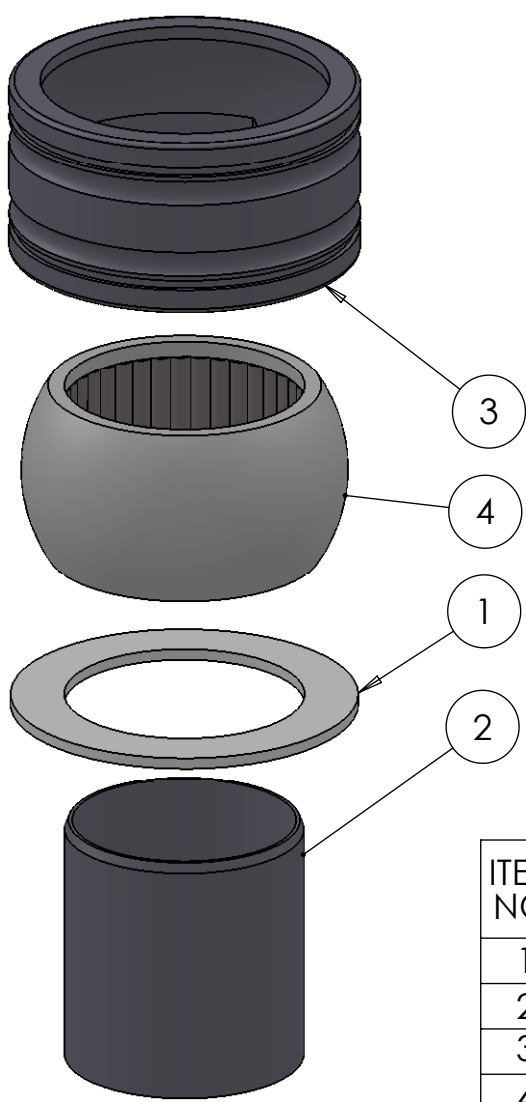

SECTION A-A  
SCALE 1 : 2

ITEM NO.	PART NUMBER	PART NAME	Default/ QTY.
1	M07-179	Washer $\varnothing 95.5 \varnothing 138$	1
2	M71-199	SS Sleeve 3 1/2"	1
3	M71-345	Bottom bearing house 3 1/2"	1
4	M13-250-IN3,5	Ball with rollers	1

DWG NR / NAME: 7B035S / Bottom Bearing 3 1/2" with Sleeve

PROJECT:		BATCH NR:		REKV.NR / ORDRE NR:	
DATE: 21-12-2011	NAME: JR	SCALE / PAPER: 1:3 / A4	MATERIAL: WEIGHT: g	LOCATION:	ORDRE DATO:
MODIFY DATE: : /		REV:		LEV.DATO:	