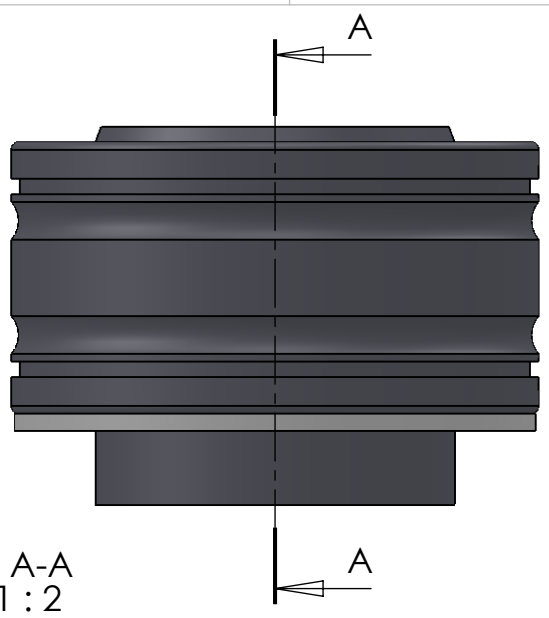

SECTION A-A  
SCALE 1 : 2

ITEM NO.	PART NUMBER	PART NAME	Default/ QTY.
1	M07-179	Washer $\varnothing 95.5 \varnothing 138$	1
2	M71-199	SS Sleeve 3 1/2"	1
3	M71-345	Bottom bearing house 3 1/2"	1
4	M13-250-IN3,5	Ball with rollers	1

DWG NR / NAME: 7B035S / Bottom Bearing 3 1/2" with Sleeve

PROJECT:		BATCH NR:		REKV.NR / ORDRE NR:	
DATE: 21-12-2011	NAME: JR	SCALE / PAPER: 1:3 / A4	MATERIAL: WEIGHT: g	LOCATION:	ORDRE DATO:
MODIFY DATE: : /		REV:		LEV.DATO:	