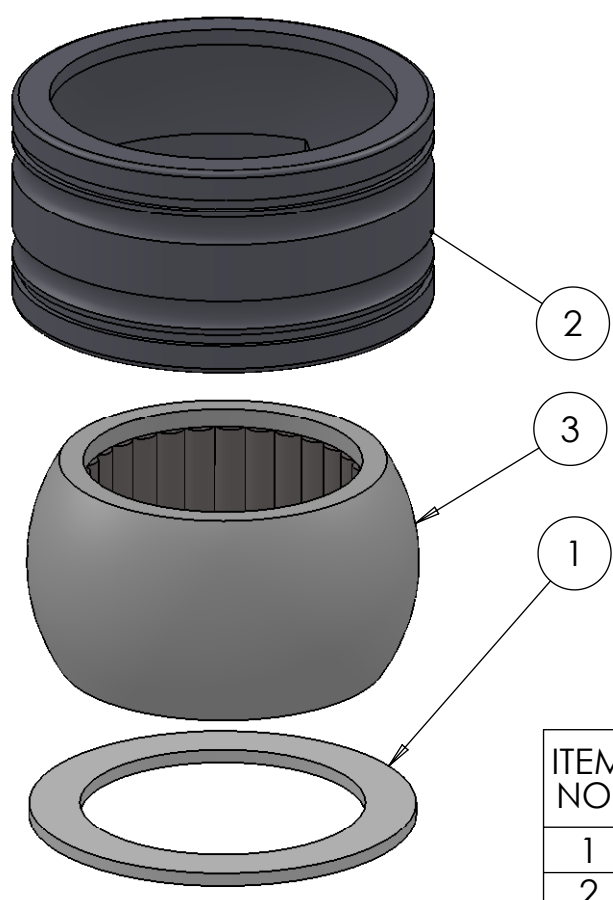

SECTION A-A
SCALE 1 : 2

ITEM NO.	PART NUMBER	PART NAME	Default/ QTY.
1	M07-176	Washer $\phi 94.5 \phi 128$	1
2	M71-345	Bottom bearing house 3 1/2"	1
3	M13-226-IN3,0	Ball with rollers	1

DWG NR / NAME: 7B35 / Bottom Bearing 3 1/2"