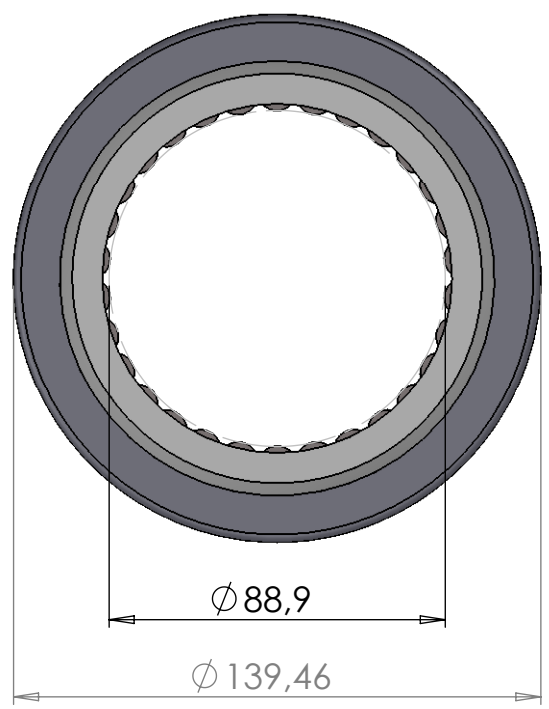

SECTION A-A
SCALE 1 : 2

ITEM NO.	PART NUMBER	PART NAME	Default/ QTY.
1	M07-176	Washer $\phi 94.5 \phi 128$	1
2	M71-345	Bottom bearing house 3 1/2"	1
3	M13-226-IN3,0	Ball with rollers	1

DWG NR / NAME: 7B35 / Bottom Bearing 3 1/2"

PROJECT:

DATE: 21-12-2011
MODIFY DATE: /

NAME: JR

SCALE / PAPER: 1:2.5 / A4

MATERIAL: g
WEIGHT:

LOCATION:
REV:

BATCH NR:
REKV.NR / ORDRE NR:
ORDRE DATO:
LEV.DATO:

Jefa Rudder
SYSTEMS
JEFA MARINE A/S
NIMBUSVEJ 2
2670 GREVE. DENMARK
Tlf: +45 4615 5210 & Fax: +45 4615208
Email: info@jefa.com www.jefa.com