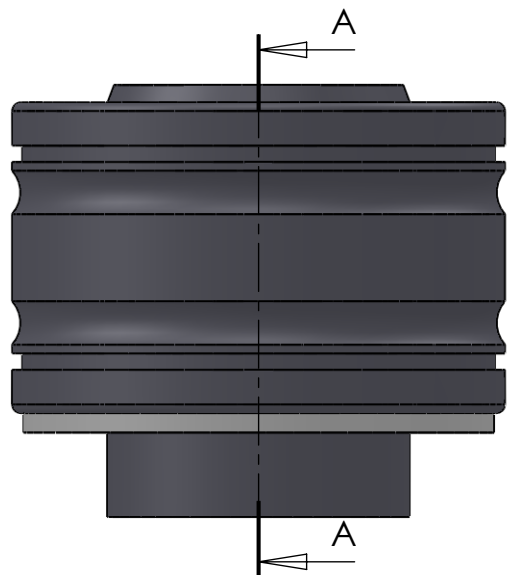

SECTION A-A
SCALE 1 : 1.75

ITEM NO.	PART NUMBER	PART NAME	Default/ QTY.
1	M07-146	Washer $\phi 70.5 \phi 109$	1
2	M71-195	SS Sleeve 2 1/2"	1
3	M71-335	Bottom bearing house 2 1/2"	1
4	M13-190-IN2,5	Ball with rollers	1

DWG NR / NAME:

7B025S / Bottom Bearing 2 1/2" with Sleeve

BATCH NR:

PROJECT:

REKV.NR / ORDRE NR:

DATE:
21-12-2011

NAME:
JR

SCALE / PAPER:
1:2.5 / A4