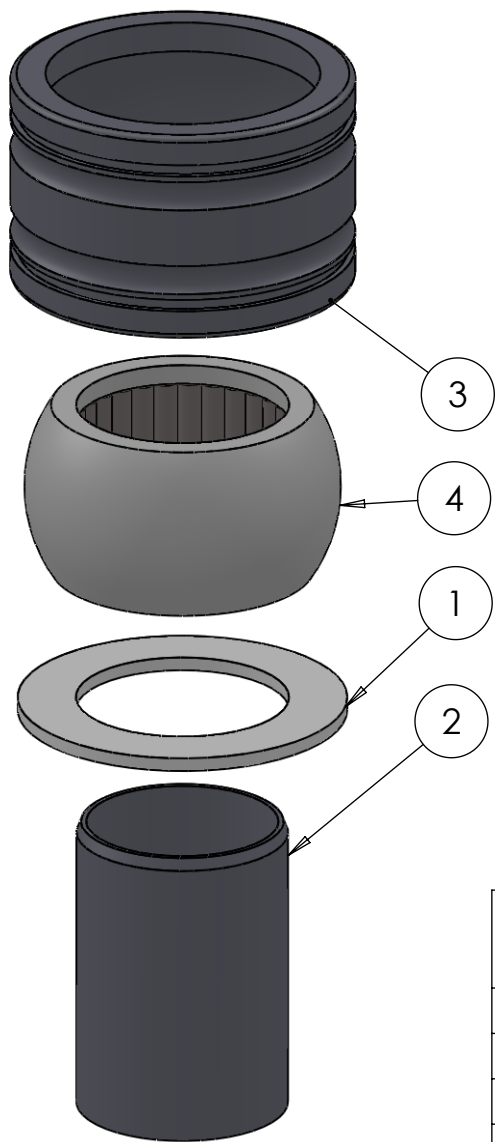

SECTION A-A
SCALE 1 : 1.75

ITEM NO.	PART NUMBER	PART NAME	Default/ QTY.
1	M07-146	Washer $\phi 70.5 \phi 109$	1
2	M71-195	SS Sleeve 2 1/2"	1
3	M71-335	Bottom bearing house 2 1/2"	1
4	M13-190-IN2,5	Ball with rollers	1

DWG NR / NAME:

7B025S / Bottom Bearing 2 1/2" with Sleeve

BATCH NR:

PROJECT:

REKV.NR / ORDRE NR:

DATE:
21-12-2011

NAME:
JR

SCALE / PAPER:
1:2.5 / A4