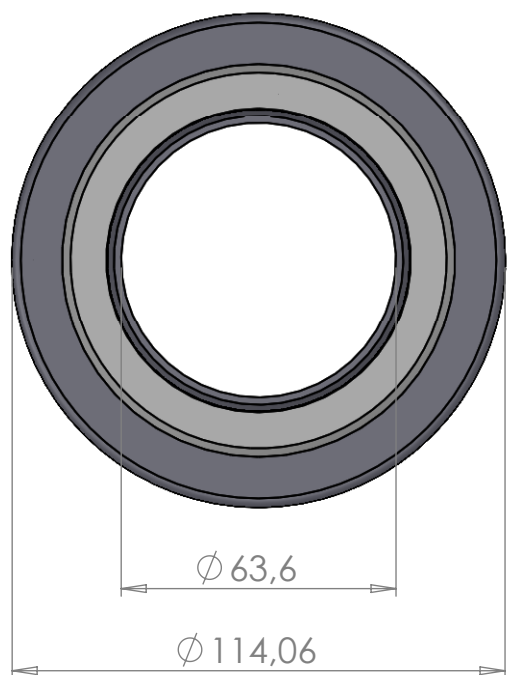

SECTION A-A
SCALE 1 : 1.75

ITEM NO.	PART NUMBER	PART NAME	Default/ QTY.
1	M07-146	Washer $\phi 70.5 \phi 109$	1
2	M71-195	SS Sleeve 2 1/2"	1
3	M71-335	Bottom bearing house 2 1/2"	1
4	M13-190-IN2,5	Ball with rollers	1

DWG NR / NAME:

7B025S / Bottom Bearing 2 1/2" with Sleeve

BATCH NR:

PROJECT:

REKV.NR / ORDRE NR:

DATE:
21-12-2011

NAME:
JR

SCALE / PAPER:
1:2.5 / A4