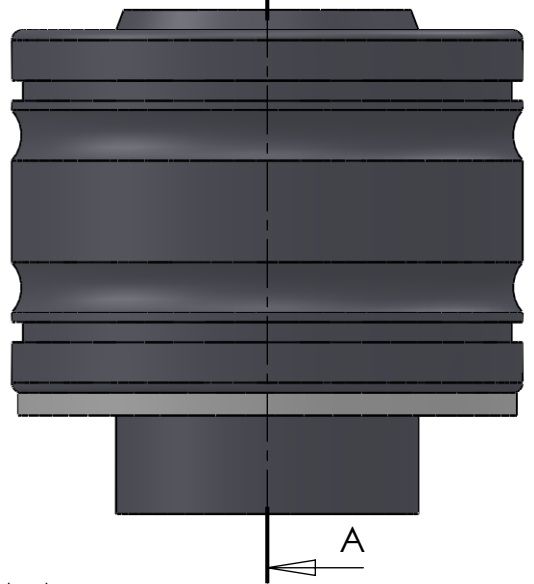

$\phi 6$

SECTION A-A  
SCALE 1 : 1.5

ITEM NO.	PART NUMBER	PART NAME	Default/ QTY.
1	M07-131	Washer $\phi 60.5 \times \phi 99$	1
2	M71-190	SS Sleeve 2"	1
3	M71-330	Bottom bearing house 2"	1
4	M13-165-IN2,0	Ball with rollers	1

DWG NR / NAME:

7B020S / Bottom Bearing 2" with Sleeve

BATCH NR:

PROJECT:

REKV.NR / ORDRE NR:

DATE:  
21-12-2011

NAME:  
JR

SCALE / PAPER:  
2.5 / A4