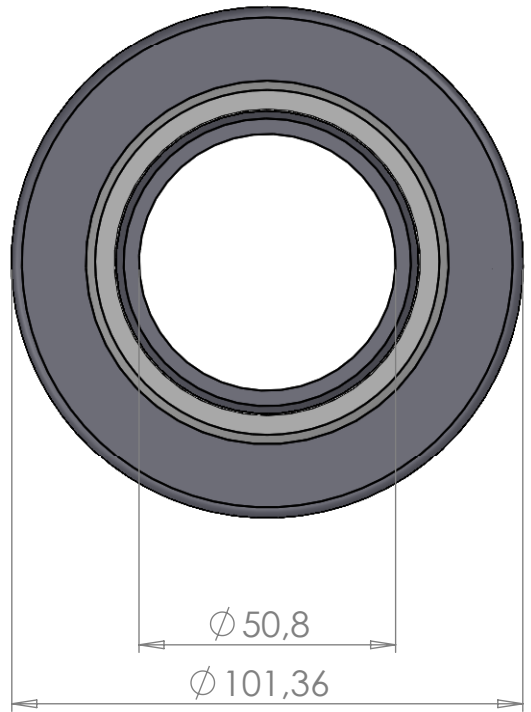

$\phi 6$

SECTION A-A  
SCALE 1 : 1.5

ITEM NO.	PART NUMBER	PART NAME	Default/ QTY.
1	M07-131	Washer $\phi 60.5 \times \phi 99$	1
2	M71-190	SS Sleeve 2"	1
3	M71-330	Bottom bearing house 2"	1
4	M13-165-IN2,0	Ball with rollers	1

DWG NR / NAME:

7B020S / Bottom Bearing 2" with Sleeve

BATCH NR:

PROJECT:

REKV.NR / ORDRE NR:

DATE:  
21-12-2011

NAME:  
JR

SCALE / PAPER:  
2.5 / A4