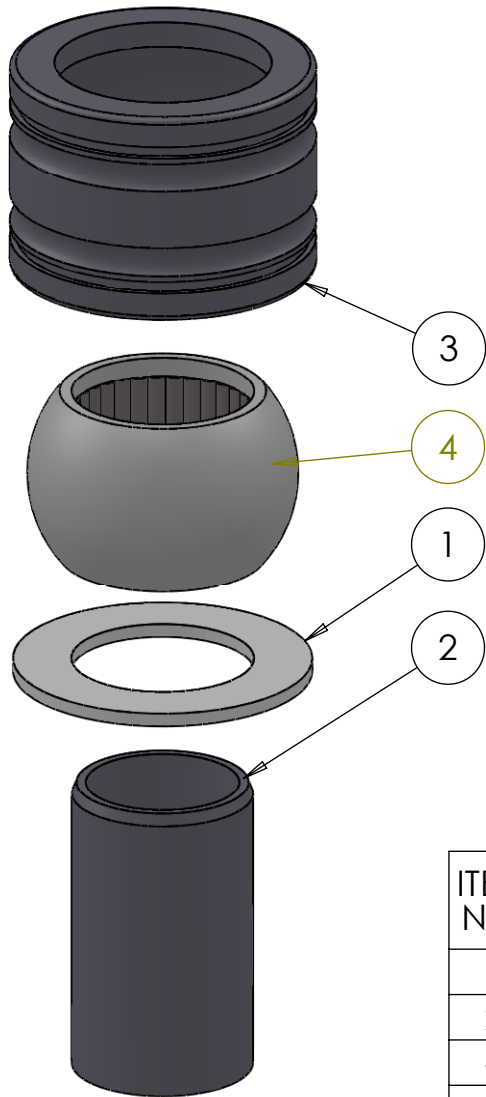

$\phi 6$

SECTION A-A  
SCALE 1 : 1.5

ITEM NO.	PART NUMBER	PART NAME	Default/ QTY.
1	M07-131	Washer $\phi 60.5 \times \phi 99$	1
2	M71-190	SS Sleeve 2"	1
3	M71-330	Bottom bearing house 2"	1
4	M13-165-IN2,0	Ball with rollers	1

DWG NR / NAME:

7B020S / Bottom Bearing 2" with Sleeve

BATCH NR:

PROJECT:

REKV.NR / ORDRE NR:

DATE:  
21-12-2011

NAME:  
JR

SCALE / PAPER:  
2.5 / A4