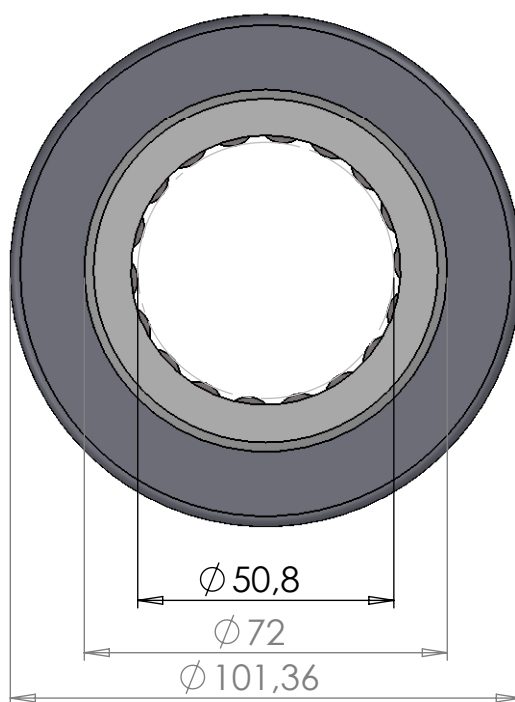

SECTION A-A  
SCALE 1 : 1.5

ITEM NO.	PART NUMBER	PART NAME	Default/ QTY.
1	M71-330	Bottom bearing house 2"	1
2	M07-131	Washer ø60.5 x ø99	1
3	M13-161-IN2,0	Ball with rollers	1

DWG NR / NAME:

7B020 / Bottom Bearing 2"

BATCH NR:

PROJECT:

REKV.NR / ORDRE NR:

DATE:  
21-12-2011

NAME:  
JR

SCALE / PAPER:  
1:5 / A4

MATERIAL:  
WEIGHT: g

LOCATION: