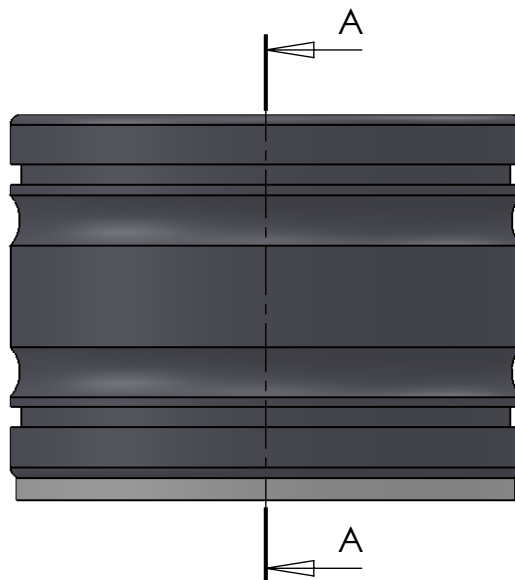

SECTION A-A  
SCALE 1 : 1.5

ITEM NO.	PART NUMBER	PART NAME	Default/ QTY.
1	M71-330	Bottom bearing house 2"	1
2	M07-131	Washer ø60.5 x ø99	1
3	M13-161-IN2,0	Ball with rollers	1

DWG NR / NAME:

7B020 / Bottom Bearing 2"

BATCH NR:

PROJECT:

REKV.NR / ORDRE NR:

DATE:  
21-12-2011

NAME:  
JR

SCALE / PAPER:  
1:5 / A4

MATERIAL:  
WEIGHT: g

LOCATION: