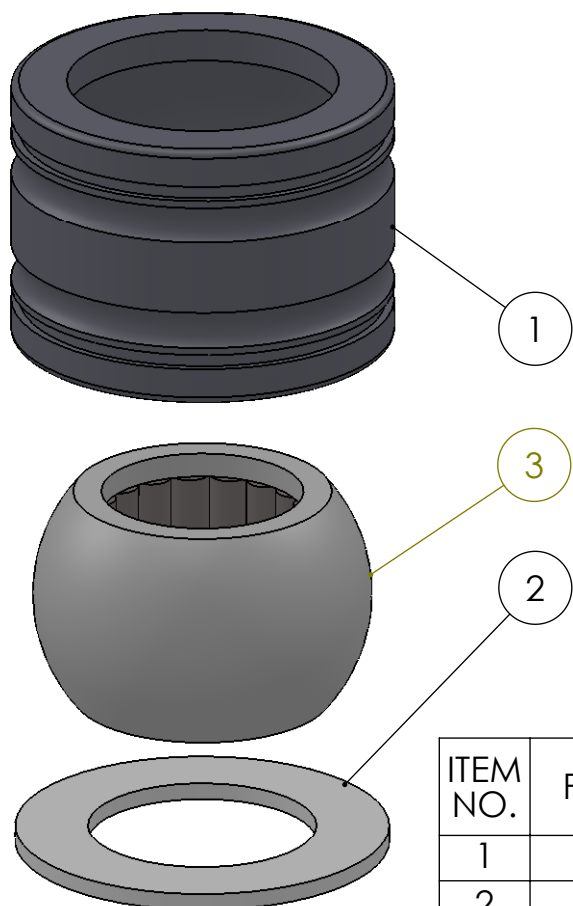

SECTION A-A  
SCALE 1 : 1.5

ITEM NO.	PART NUMBER	PART NAME	Default/ QTY.
1	M71-330	Bottom bearing house 2"	1
2	M07-131	Washer ø60.5 x ø99	1
3	M13-161-IN2,0	Ball with rollers	1

DWG NR / NAME:

7B020 / Bottom Bearing 2"

BATCH NR:

PROJECT:

REKV.NR / ORDRE NR:

DATE:  
21-12-2011

NAME:  
JR

SCALE / PAPER:  
1:5 / A4

MATERIAL:  
WEIGHT: g

LOCATION: